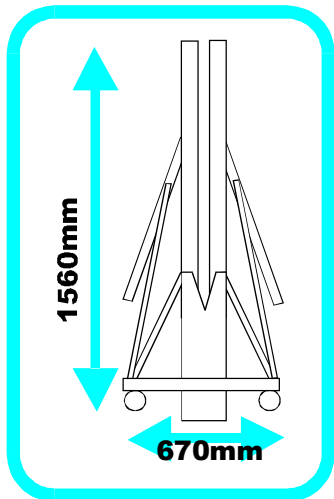

TABLE TENNIS TABLE

TABLE TENNIS TABLE

INDOOR TABLE TENNIS TABLE with PLAYBACK - Single Folding Action

Smash Master Pro

Model No:	Smash Master Pro
Table Thickness	18mm
Frame Size	20mm x 40mm
Leg Size	40mm x 40mm
Wheel Size	125mm (4 -pcs)

TABLE SIZE: W1525 x L2740 x H760

NET AND POST IS NOT INCLUDED

INDOOR