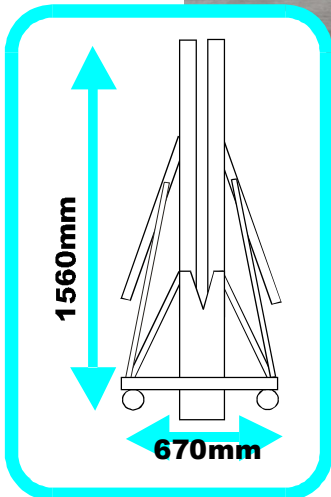

TABLE TENNIS TABLE

TABLE TENNIS TABLE

INDOOR TABLE TENNIS TABLE with PLAYBACK - Single Folding Action

Smash Master

INDOOR

TABLE SIZE: W1525 x L2740 x H760

● NET AND POST IS INCLUDED

Model No:	Smash Master
Table Thickness	12mm
Frame Size	13mm x 23mm
Leg Size	25mm
Wheel Size	125mm (4 -pcs)