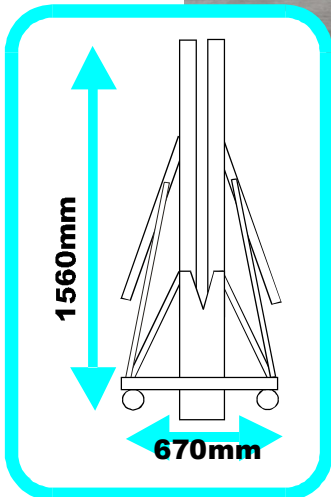

## TABLE TENNIS TABLE

## Smash Master

**INDOOR**

**TABLE SIZE: W1525 x L2740 x H760**

● NET AND POST IS INCLUDED

Model No:	Smash Master
Table Thickness	12mm
Frame Size	13mm x 23mm
Leg Size	25mm
Wheel Size	125mm (4 -pcs)

EN14468-1