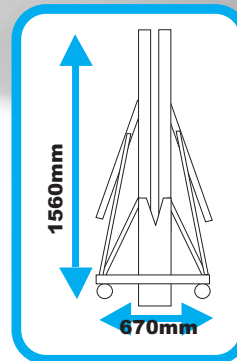

TABLE TENNIS TABLE

TABLE TENNIS TABLE

Quality Outdoor TABLE TENNIS TABLE with PLAYBACK

Outdoor Roller IV

Model No:	Outdoor Roller IV
Table Thickness	4mm
Frame Size	20mm x 30mm
Leg Size	30mm x 30mm
Wheel Size	125mm (4-pcs.)

TABLE SIZE: W1525 x L2740 x H760

• NET AND POST IS NOT INCLUDED

OUTDOOR

EN14468-1