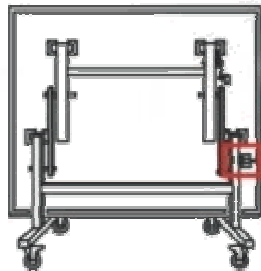

TABLE TENNIS TABLE

TABLE TENNIS TABLE

Quality Budget TABLE TENNIS TABLE with PLAYBACK

Budget Roller 16

Model No:	Budget Roller 16
Table Thickness	16mm MDF
Frame Size	13mm x 23mm
Leg Size	30mm x 30mm
Wheel Size	50mm (8-pcs.)

TABLE SIZE: W1525 x L2740 x H760

NET AND POST IS NOT INCLUDED

INDOOR

EN14468-1