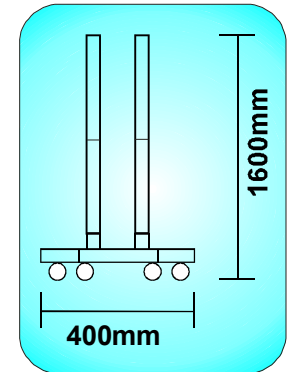

TABLE TENNIS TABLE

TABLE TENNIS TABLE

Quality Budget TABLE TENNIS TABLE with PLAYBACK

Budget Roller 16

Model No:	Budget Roller 16
Table Thickness	16mm MDF
Frame Size	13mm x 23mm
Leg Size	30mm x 30mm
Wheel Size	50mm (8-pcs.)

TABLE SIZE: W1525 x L2740 x H760

NET AND POST IS NOT INCLUDED

INDOOR

EN14468-1